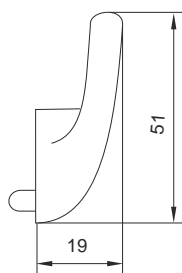

2730 01
GANCHO PERCHA
TORNILLOS OCULTOS
COAT HOOK
CONCELAED FIXING

Plástico negro
Black plastic

Peso / Weight 6 g