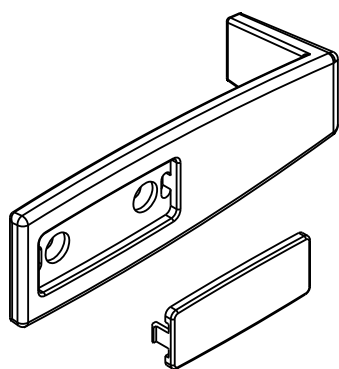

0724 01
ENGANCHE DE CORTINA SENCILLO
SINGLE CURTAIN RETAINER

Poliamida gris claro RAL 7042
Light grey RAL 7042 polyamide
Posibilidad de personalizar la
tapa de tornillos
Screw cover can be customized

0724 21
ENGANCHE DE CORTINA SENCILLO
SINGLE CURTAIN RETAINER

Poliamida gris oscuro RAL 7011
Dark grey RAL 7011 polyamide
Posibilidad de personalizar la
tapa de tornillos
Screw cover can be customized

Peso / Weight 22 g

HOMOLOGADO Directiva 95/28/CE
HOMOLOGATED UNDER 95/28/CE

0724 02
ENGANCHE DE CORTINA DOBLE
DOUBLE CURTAIN RETAINER

Poliamida gris claro RAL 7042
Light grey RAL 7042 polyamide

0724 22
ENGANCHE DE CORTINA DOBLE
DOUBLE CURTAIN RETAINER

Poliamida gris oscuro RAL 7011
Dark grey RAL 7011 polyamide
Posibilidad de personalizar la
tapa de tornillos
Screw cover can be customized

Peso / Weight 48 g

HOMOLOGADO Directiva 95/28/CE
HOMOLOGATED UNDER 95/28/CE

0725 01
ENGANCHE DE CORTINA
SENCILLO
SINGLE CURTAIN RETAINER

Pástico negro
Black colour plastic

Peso / Weight 25 g