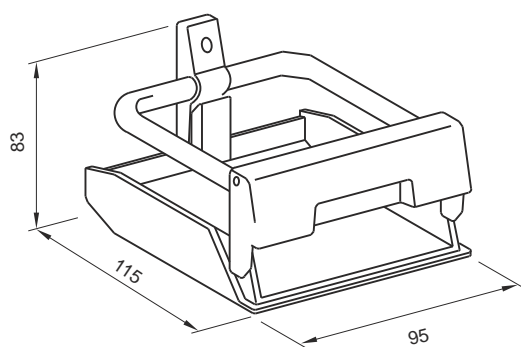

Plástico blanco
White plastic

Peso / Weight 120 g

2712 00
POSAVASOS, PORTALATAS
PLEGABLE
FOLDABLE CAN & CUP HOLDER

Plástico negro
Black plastic

Peso / Weight 66 g

2713 00
POSAVASOS, PORTALATAS
PLEGABLE
FOLDABLE CAN & CUP HOLDER