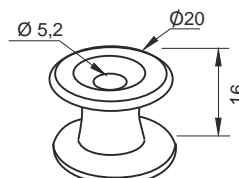

7372 28
ANILLA TIR REDONDA
CON BASE
ROUND TIR TENT RING
WITH BRACKET

7364 00
ARANDELA CORDON TIR
TIR STRING WASHER

Nylon negro
Nylon black color

Peso / Weight 5 g