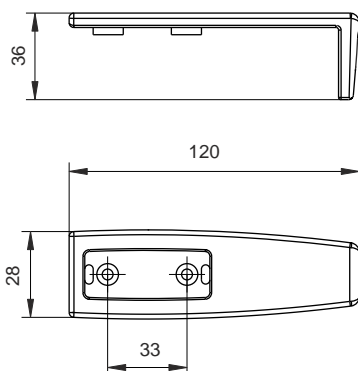

Peso / Weight 30 g

7378 00
ANILLA TIR ABATIBLE
ARTICULATED TIR TENT RING

Acero galvanizado
Galvanized steel

Peso / Weight 30 g

7377 00
ANILLA TIR GIRATORIA ABATIBLE
ARTICULATED TIR TENT RING

Acero cincado
Zinc coated steel

Peso / Weight 43 g

7379 00
ANILLA TIR GIRATORIA
CON RESORTE
TURN ON TIR TENT RING
WITH SPRING

Acero cincado
Zinc plated steel

Peso / Weight 50 g

0724 01
ENGANCHE DE CORTINA SENCILLO
SINGLE CURTAIN RETAINER