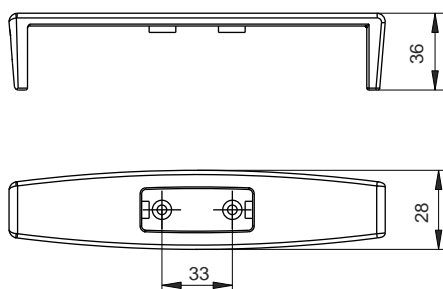

0724 21
ENGANCHE DE CORTINA SENCILLO
SINGLE CURTAIN RETAINER

Poliamida gris oscuro RAL 7011
Dark grey RAL 7011 polyamide
Posibilidad de personalizar la
tapa de tornillos
Screw cover can be customized

Peso / Weight 22 g

HOMOLOGADO Directiva 95/28/CE
HOMOLOGATED UNDER 95/28/CE