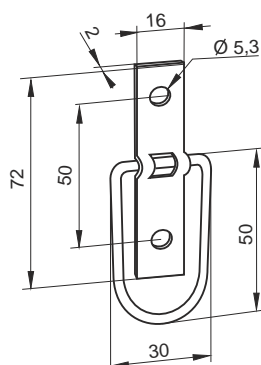

7378 00
ANILLA TIR ABATIBLE
ARTICULATED TIR TENT RING

Acero galvanizado
Galvanized steel

Peso / Weight 30 g