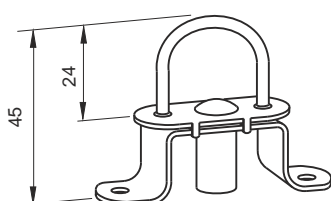

7379 00
ANILLA TIR GIRATORIA
CON RESORTE
TURN ON TIR TENT RING
WITH SPRING

Acero cincado
Zinc plated steel

Peso / Weight 50 g