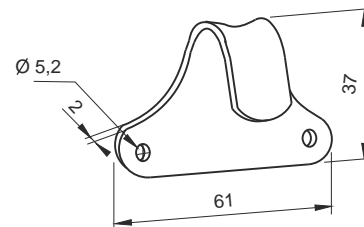

7363 00
GANCHO TOLDO TIR
HORIZONTAL
TIR TENT HOOK

Acero cincado
Zinc plated steel

Peso / Weight 30 g