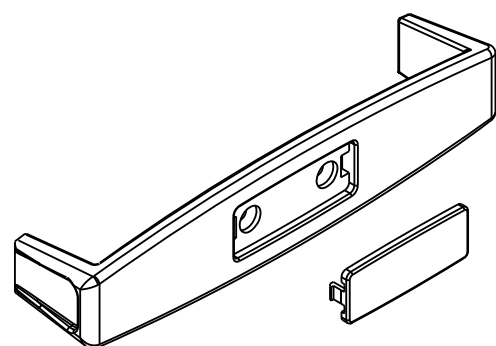

0724 21
ENGANCHE DE CORTINA SENCILLO
SINGLE CURTAIN RETAINER

Poliamida gris oscuro RAL 7011
Dark grey RAL 7011 polyamide
Posibilidad de personalizar la
tapa de tornillos
Screw cover can be customized

Peso / Weight 22 g

HOMOLOGADO Directiva 95/28/CE
HOMOLOGATED UNDER 95/28/CE